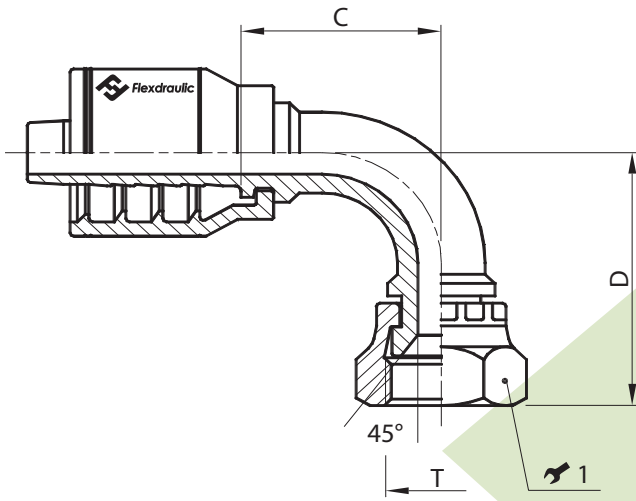

SAE

SAE 45° Flare Female Swivel - 90° Elbow

Part #	Hose I.D.		SAE 45° (T)		Cutoff (C)	Drop (D)	Wrench	
	Inch	Size	Size	Thread	Inch	Inch	1 (Inch) 1 (mm)	
A06-466	3/8"	-06	06	5/8" - 18	1.46"	1.89"	7/8"	22
A12-472	3/4"	-12	12	1 1/16" - 14	2.42"	2.89"	1 1/4"	32

One Piece Bite The Wire